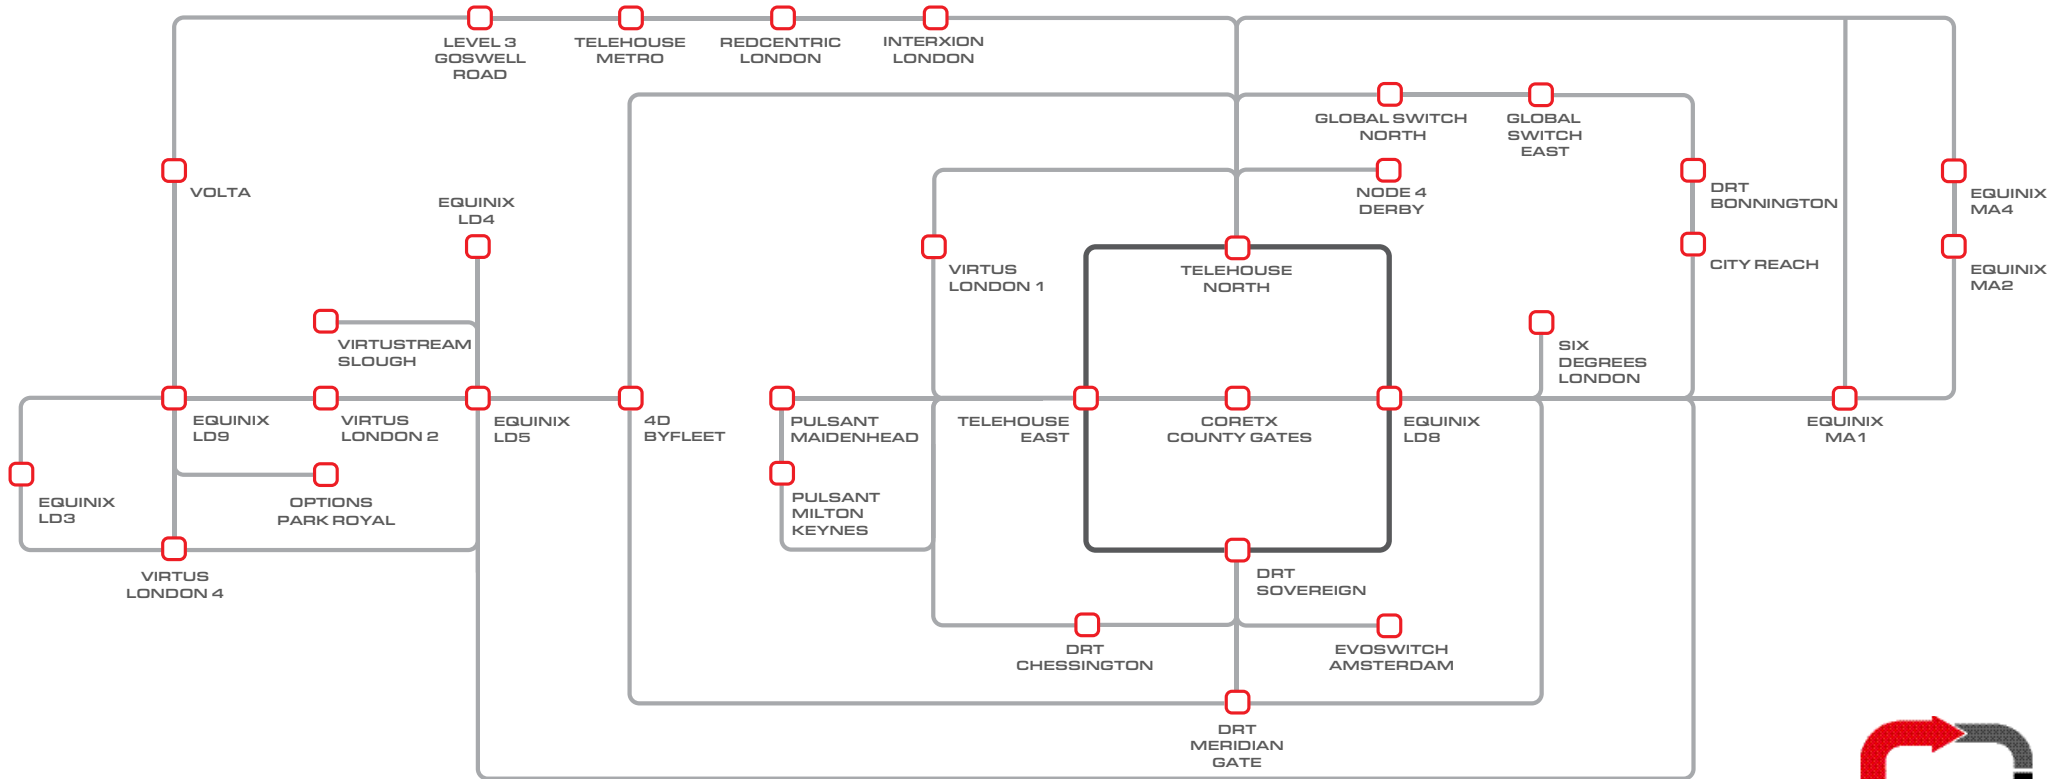

CORETX'S Network - Map

CORETX's high performance MPLS network is constructed with privately owned dark fibre and spanning PoPs across the UK. Our network delivers the highest capacity to the widest range of data centre locations within industry-leading timescales.